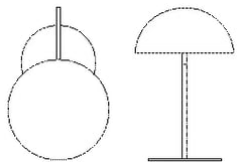

20-130-04

Aluna Pendant Ø27 cm

Specifications

Made in	Energy classification	Shade Width	Diameter	Height	LED
China	E	27 cm	27 cm	12.4 cm	Yes
Dimmable	Light source included	Burning hours	Lumen	Kelvin	Watt
No	Yes	30000 h	482 lm	2812 k	8 w
Ra (CRI)	IP Rating	Classification	Replaceable lightsource	Ceiling cap dimensions	The parcel's measurements
93 Ra (CRI)	20 IP	Class I	Yes	12.5 cm 2,5 cm	The parcel's measurements 1: 0.02 m3, 3.5 kg (D 44.0 cm, W 31.0 cm, H 18.0 cm)

Energy classification

E

Shade Width

38 cm

Base width

38 cm

Diameter

38 cm

Classification

Class II

Switch position

On cord

Replaceable lightsource

Yes

The parcel's measurements

The parcel's measurements 1: 0.16 m³, 15.0 kg
(D 24.0 cm, W 48.0 cm, H 139.0 cm)

20-130-01

Aluna Table Lamp

Shade Width

27 cm

Base width

20 cm

Diameter

27 cm