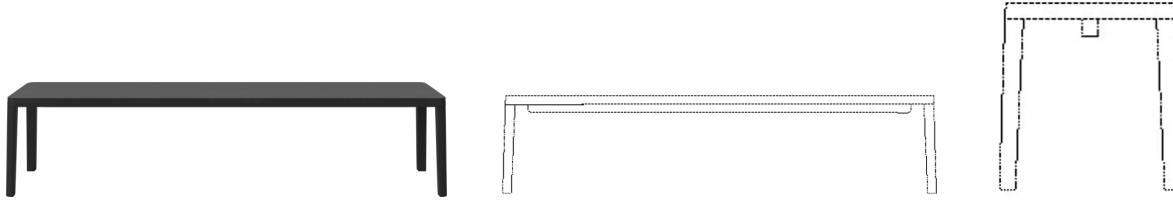

Graceful series

Designed by Michael H. Nielsen, Denmark

Designer Michael H. Nielsen created the Graceful Series based on the principle 'less is more'. The details are kept to a minimum, allowing each design to speak its own distinctive language. The series includes a bench and different tables such as desks, dining tables and coffee tables. The designs share the characteristic unbroken surface that emphasizes the clean and classic design inspiration. Graceful is FSC®-certified and is available in different sizes, shapes and formats.

02-414-15

Graceful Bench 200 cm - 40 mm

Specifications

| Made in | Assembly | Height | Depth | Length | The parcel's measurements |
|---------|-----------------------|--------|-------|--------|--|
| Croatia | Delivered unassembled | 45 cm | 41 cm | 200 cm | The parcel's measurements 1: 0.50 m ³ , 24.0 kg (D 6.0 cm, W 202.0 cm, H 412.0 cm) The parcel's measurements 2: 0.02 m ³ , 6.0 kg (D 17.0 cm, W 49.0 cm, H 22.0 cm) |

FSC® C165134

ANSI/BIFMA X5.4 Lounge and Public Seating

The mark of responsible forestry

03-114-20

Graceful dining table extension leaf 2
pcs. - 30 mm

Height
3 cm
Depth
50 cm

Length
50 cm
Width
95 cm

The parcel's measurements
The parcel's measurements 1: 0.08 m³, 28.0 kg
(D 105.0 cm, W 63.0 cm, H 12.0 cm)

03-114-25

Graceful dining table extension leaf 2
pcs. - 40 mm

Height
4 cm
Depth
50 cm

Length
50 cm
Width
95 cm

The parcel's measurements
The parcel's measurements 1: 0.09 m³, 36.0 kg
(D 105.0 cm, W 63.0 cm, H 14.0 cm)