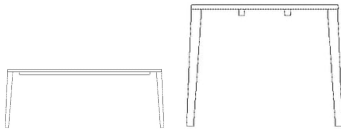

The parcel's measurements
The parcel's measurements 1: 0.11 m³, 44.0 kg
(D 99.5 cm, W 170.0 cm, H 6.5 cm)
The parcel's measurements 2: 0.02 m³, 14.0 kg
(D 28.5 cm, W 78.5 cm, H 10.0 cm)

03-114-05

Graceful Dining table 95 x 180 cm - 30 mm

Height
74 cm

Length
180 cm

Width
95 cm

Full length incl. extension leave(s)
280 cm

Tabletop thickness
3 cm

Distance between legs
177 cm

Distance sarg to floor
66 cm

Distance tabletop to floor
71 cm

Max weight capacity
66 Kg

The parcel's measurements
The parcel's measurements 1: 0.12 m³, 51.0 kg (D 99.5 cm, W 190.0 cm, H 6.5 cm)
The parcel's measurements 2: 0.02 m³, 14.0 kg (D 28.5 cm, W 78.5 cm, H 10.0 cm)

03-114-10

Graceful Dining table 95 x 200 cm - 30 mm

Height
74 cm

Length
200 cm

Width
95 cm

Full length incl. extension leave(s)
300 cm

Tabletop thickness
3 cm

Distance between legs
197 cm