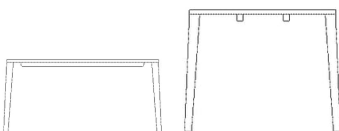

03-114-25

Graceful dining table extension leaf 2
pcs. - 40 mm

Height
4 cm
Depth
50 cm

Length
50 cm
Width
95 cm

The parcel's measurements
The parcel's measurements 1: 0.09 m³, 36.0 kg
(D 105.0 cm, W 63.0 cm, H 14.0 cm)

03-114-17

Graceful Dining table 130 x 130

Height
74 cm

Width
130 cm
Max weight capacity
80 Kg

The parcel's measurements
The parcel's measurements 1: 0.22 m³, 40.0 kg
(D 135.0 cm, W 135.0 cm, H 12.0 cm)
The parcel's measurements 2: 0.06 m³, 17.5 kg
(D 32.0 cm, W 82.0 cm, H 22.0 cm)

03-114-15

Graceful Dining table 95 x 220 cm - 40 mm

Height
75 cm
Length
220 cm
Width
95 cm
Full length incl. extension leave(s)
320 cm

Tabletop thickness
4 cm
Distance between legs
217 cm
Distance sarg to floor
66 cm
Distance tabletop to floor
71 cm
Max weight capacity
86 Kg

The parcel's measurements
The parcel's measurements 1: 0.17 m³, 70.0 kg
(D 99.5 cm, W 230.0 cm, H 7.5 cm)
The parcel's measurements 2: 0.02 m³, 14.0 kg
(D 28.5 cm, W 78.5 cm, H 10.0 cm)

03-114-01

Graceful Dining table 95 x 160 cm - 30 mm