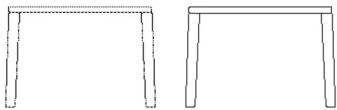

03-114-40

Graceful Coffee Table 110 x 110 cm

Height
42 cm

Length
110 cm

Width
110 cm

The parcel's measurements

The parcel's measurements 1: 0.16 m³, 27.0 kg
(D 116.0 cm, W 116.0 cm, H 12.0 cm)
The parcel's measurements 2: 0.02 m³, 6.0 kg
(D 22.0 cm, W 49.0 cm, H 17.0 cm)

03-114-45

Graceful Coffee Table 60 x 60 x H32 cm

Height
32 cm

Length
60 cm

Width
60 cm

Tabletop thickness
2.5 cm

The parcel's measurements

The parcel's measurements 1: 0.02 m³, 8.0 kg
(D 4.0 cm, W 62.0 cm, H 62.0 cm)
The parcel's measurements 2: 0.01 m³, 6.0 kg
(D 14.5 cm, W 39.0 cm, H 19.5 cm)

03-114-50

Graceful Coffee Table 60 x 60 x H42 cm

Height
42 cm

Length
60 cm

Width
60 cm

Tabletop thickness
2.5 cm

The parcel's measurements

The parcel's measurements 1: 0.02 m³, 8.0 kg
(D 4.0 cm, W 62.0 cm, H 62.0 cm)
The parcel's measurements 2: 0.01 m³, 6.5 kg
(D 14.5 cm, W 49.0 cm, H 19.5 cm)

03-114-55

Graceful Coffee Table 60 x 120 x H32 cm

Height
32 cm

Length
120 cm

Width
60 cm

Tabletop thickness
2.5 cm

The parcel's measurements

The parcel's measurements 1: 0.03 m³, 14.0 kg
(D 4.0 cm, W 122.0 cm, H 62.0 cm)
The parcel's measurements 2: 0.01 m³, 6.0 kg
(D 14.5 cm, W 39.0 cm, H 19.5 cm)