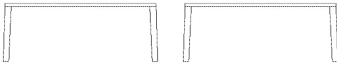

Height
73 cm

Length
130 cm

Width
70 cm

Tabletop thickness
3 cm

The parcel's measurements
The parcel's measurements 1: 0.04 m³, 16.0 kg (D 75.0 cm, W 135.0 cm, H 4.0 cm)
The parcel's measurements 2: 0.05 m³, 6.5 kg (D 30.0 cm, W 80.0 cm, H 20.0 cm)

03-114-35

Graceful Desk 110 x 50, H74 cm

Height
73 cm

Length
110 cm

Width
50 cm

Tabletop thickness
3 cm

The parcel's measurements
The parcel's measurements 1: 0.04 m³, 10.0 kg (D 54.0 cm, W 114.0 cm, H 6.0 cm)
The parcel's measurements 2: 0.04 m³, 6.5 kg (D 26.0 cm, W 82.0 cm, H 17.0 cm)

03-114-40

Graceful Coffee Table 110 x 110 cm

Height
42 cm

Length
110 cm

Width
110 cm

The parcel's measurements

The parcel's measurements 1: 0.16 m³, 27.0 kg
(D 116.0 cm, W 116.0 cm, H 12.0 cm)
The parcel's measurements 2: 0.02 m³, 6.0 kg
(D 22.0 cm, W 49.0 cm, H 17.0 cm)

03-114-45

Graceful Coffee Table 60 x 60 x H32 cm

Height
32 cm

Length
60 cm

Width
60 cm

Tabletop thickness
2.5 cm

The parcel's measurements

The parcel's measurements 1: 0.02 m³, 8.0 kg
(D 4.0 cm, W 62.0 cm, H 62.0 cm)
The parcel's measurements 2: 0.01 m³, 6.0 kg
(D 14.5 cm, W 39.0 cm, H 19.5 cm)