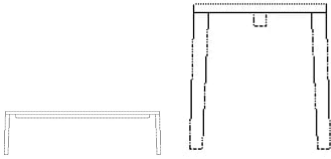

03-114-60

Graceful Coffee Table 60 x 120 x H42 cm

Height
42 cm

Length
120 cm

Width
60 cm

Tabletop thickness
2.5 cm

The parcel's measurements

The parcel's measurements 1: 0.03 m³, 14.0 kg
(D 4.0 cm, W 122.0 cm, H 62.0 cm)
The parcel's measurements 2: 0.01 m³, 6.5 kg
(D 14.5 cm, W 49.0 cm, H 19.5 cm)

02-414-01

Graceful Bench 140 cm - 30mm

Height
45 cm

Depth
41 cm

Length
140 cm

The parcel's measurements

The parcel's measurements 1: 0.59 m³, 17.0 kg
(D 10.0 cm, W 142.0 cm, H 412.0 cm)
The parcel's measurements 2: 0.02 m³, 6.0 kg
(D 17.0 cm, W 49.0 cm, H 22.0 cm)

02-414-05

Graceful Bench 160 cm - 30 mm

Height
45 cm

Depth
41 cm

Length
160 cm

The parcel's measurements

The parcel's measurements 1: 0.67 m³, 19.0 kg
(D 10.0 cm, W 162.0 cm, H 412.0 cm)
The parcel's measurements 2: 0.02 m³, 6.0 kg
(D 17.0 cm, W 49.0 cm, H 22.0 cm)

02-414-10

Graceful Bench 180 cm - 30 mm

Height
45 cm

Depth
41 cm

Length
180 cm

The parcel's measurements

The parcel's measurements 1: 0.75 m³, 21.0 kg
(D 10.0 cm, W 182.0 cm, H 412.0 cm)
The parcel's measurements 2: 0.02 m³, 6.0 kg
(D 17.0 cm, W 49.0 cm, H 22.0 cm)