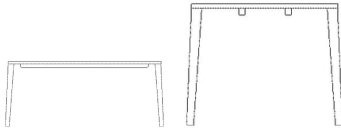

03-114-17

Graceful Dining table 130 x 130

Height
74 cm

Width
130 cm
Max weight capacity
80 Kg

The parcel's measurements
The parcel's measurements 1: 0.22 m³, 40.0 kg
(D 135.0 cm, W 135.0 cm, H 12.0 cm)
The parcel's measurements 2: 0.06 m³, 17.5 kg
(D 32.0 cm, W 82.0 cm, H 22.0 cm)

The parcel's measurements
The parcel's measurements 1: 0.17 m³, 70.0 kg
(D 99.5 cm, W 230.0 cm, H 7.5 cm)
The parcel's measurements 2: 0.02 m³, 14.0 kg
(D 28.5 cm, W 78.5 cm, H 10.0 cm)

03-114-01

Graceful Dining table 95 x 160 cm - 30 mm

Height
74 cm
Length
160 cm
Width
95 cm
Full length incl. extension leave(s)
260 cm

Tabletop thickness
3 cm
Distance between legs
157 cm
Distance sarg to floor
66 cm
Distance tabletop to floor
71 cm
Max weight capacity
56 Kg

The parcel's measurements
The parcel's measurements 1: 0.11 m³, 44.0 kg
(D 99.5 cm, W 170.0 cm, H 6.5 cm)
The parcel's measurements 2: 0.02 m³, 14.0 kg
(D 28.5 cm, W 78.5 cm, H 10.0 cm)

03-114-05

Graceful Dining table 95 x 180 cm - 30 mm