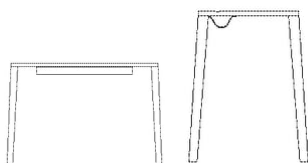

03-114-18

Graceful connection extension leaf 1 pcs.

Height
3 cm

Depth
70 cm

Width
130 cm

The parcel's measurements
The parcel's measurements 1: 0.06 m³, 24.0 kg (D 142.0 cm, W 75.0 cm, H 6.0 cm)

03-114-30

Graceful desk 130 x70, H73 cm

Height
73 cm

Length
130 cm

Width
70 cm

Tabletop thickness
3 cm

The parcel's measurements
The parcel's measurements 1: 0.04 m³, 16.0 kg (D 75.0 cm, W 135.0 cm, H 4.0 cm)
The parcel's measurements 2: 0.05 m³, 6.5 kg (D 30.0 cm, W 80.0 cm, H 20.0 cm)

03-114-35

Graceful Desk 110 x 50, H74 cm

Height
73 cm

Length
110 cm

Width
50 cm

Tabletop thickness
3 cm

The parcel's measurements
The parcel's measurements 1: 0.04 m³, 10.0 kg (D 54.0 cm, W 114.0 cm, H 6.0 cm)
The parcel's measurements 2: 0.04 m³, 6.5 kg (D 26.0 cm, W 82.0 cm, H 17.0 cm)

03-114-40

Graceful Coffee Table 110 x 110 cm

Height
42 cm

Length
110 cm

Width
110 cm

The parcel's measurements

The parcel's measurements 1: 0.16 m³, 27.0 kg
(D 116.0 cm, W 116.0 cm, H 12.0 cm)
The parcel's measurements 2: 0.02 m³, 6.0 kg
(D 22.0 cm, W 49.0 cm, H 17.0 cm)