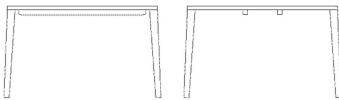

FSC® C165134

ANSI/BIFMA X5.4 Lounge and Public Seating

The mark of responsible forestry

03-114-20

Graceful dining table extension leaf 2
pcs. - 30 mm

Height
3 cm
Depth
50 cm

Length
50 cm
Width
95 cm

The parcel's measurements
The parcel's measurements 1: 0.08 m³, 28.0 kg
(D 105.0 cm, W 63.0 cm, H 12.0 cm)

03-114-25

Graceful dining table extension leaf 2
pcs. - 40 mm

Height
4 cm
Depth
50 cm

Length
50 cm
Width
95 cm

The parcel's measurements
The parcel's measurements 1: 0.09 m³, 36.0 kg
(D 105.0 cm, W 63.0 cm, H 14.0 cm)

03-114-17

Graceful Dining table 130 x 130

Height
74 cm

Width
130 cm
Max weight capacity
80 Kg

The parcel's measurements
The parcel's measurements 1: 0.22 m³, 40.0 kg
(D 135.0 cm, W 135.0 cm, H 12.0 cm)
The parcel's measurements 2: 0.06 m³, 17.5 kg
(D 32.0 cm, W 82.0 cm, H 22.0 cm)

The parcel's measurements
The parcel's measurements 1: 0.17 m³, 70.0 kg
(D 99.5 cm, W 230.0 cm, H 7.5 cm)
The parcel's measurements 2: 0.02 m³, 14.0 kg
(D 28.5 cm, W 78.5 cm, H 10.0 cm)

03-114-01

Graceful Dining table 95 x 160 cm - 30 mm