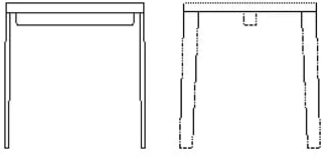

03-114-50

Graceful Coffee Table 60 x 60 x H42 cm

Height
42 cm

Length
60 cm

Width
60 cm

Tabletop thickness
2.5 cm

The parcel's measurements

The parcel's measurements 1: 0.02 m³, 8.0 kg
(D 4.0 cm, W 62.0 cm, H 62.0 cm)
The parcel's measurements 2: 0.01 m³, 6.5 kg
(D 14.5 cm, W 49.0 cm, H 19.5 cm)

03-114-55

Graceful Coffee Table 60 x 120 x H32 cm

Height
32 cm

Length
120 cm

Width
60 cm

Tabletop thickness
2.5 cm

The parcel's measurements

The parcel's measurements 1: 0.03 m³, 14.0 kg
(D 4.0 cm, W 122.0 cm, H 62.0 cm)
The parcel's measurements 2: 0.01 m³, 6.0 kg
(D 14.5 cm, W 39.0 cm, H 19.5 cm)

03-114-60

Graceful Coffee Table 60 x 120 x H42 cm

Height
42 cm

Length
120 cm

Width
60 cm

Tabletop thickness
2.5 cm

The parcel's measurements

The parcel's measurements 1: 0.03 m³, 14.0 kg
(D 4.0 cm, W 122.0 cm, H 62.0 cm)
The parcel's measurements 2: 0.01 m³, 6.5 kg
(D 14.5 cm, W 49.0 cm, H 19.5 cm)

02-414-01

Graceful Bench 140 cm - 30mm

Height
45 cm

Depth
41 cm

Length
140 cm

The parcel's measurements

The parcel's measurements 1: 0.59 m³, 17.0 kg
(D 10.0 cm, W 142.0 cm, H 412.0 cm)
The parcel's measurements 2: 0.02 m³, 6.0 kg
(D 17.0 cm, W 49.0 cm, H 22.0 cm)