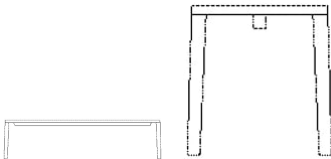

02-414-01

Graceful Bench 140 cm - 30mm

Height
45 cm

Depth
41 cm

Length
140 cm

The parcel's measurements

The parcel's measurements 1: 0.59 m³, 17.0 kg
(D 10.0 cm, W 142.0 cm, H 412.0 cm)
The parcel's measurements 2: 0.02 m³, 6.0 kg
(D 17.0 cm, W 49.0 cm, H 22.0 cm)

02-414-05

Graceful Bench 160 cm - 30 mm

Height
45 cm

Depth
41 cm

Length
160 cm

The parcel's measurements

The parcel's measurements 1: 0.67 m³, 19.0 kg
(D 10.0 cm, W 162.0 cm, H 412.0 cm)
The parcel's measurements 2: 0.02 m³, 6.0 kg
(D 17.0 cm, W 49.0 cm, H 22.0 cm)

02-414-10

Graceful Bench 180 cm - 30 mm

Height
45 cm

Depth
41 cm

Length
180 cm

The parcel's measurements

The parcel's measurements 1: 0.75 m³, 21.0 kg
(D 10.0 cm, W 182.0 cm, H 412.0 cm)
The parcel's measurements 2: 0.02 m³, 6.0 kg
(D 17.0 cm, W 49.0 cm, H 22.0 cm)

02-414-15

Graceful Bench 200 cm - 40 mm

Height
45 cm

Depth
41 cm

Length
200 cm

The parcel's measurements

The parcel's measurements 1: 0.50 m³, 24.0 kg
(D 6.0 cm, W 202.0 cm, H 412.0 cm)
The parcel's measurements 2: 0.02 m³, 6.0 kg
(D 17.0 cm, W 49.0 cm, H 22.0 cm)