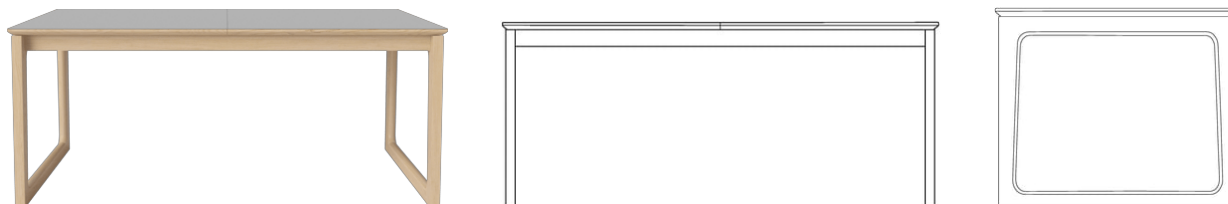

## Ribbon series

Designed by Metrica, Italia

---

A timeless dining table with a simple appearance, where extensive and impressive craftsmanship create the perfect finishing touches. The outside positioning of the legs creates extra leg space and there's a hidden secret inside the table top; an in-built extension leaf. A special mechanism ensures that Ribbon can reach its full potential – and size – in just one single, easy movement.

# Ribbon Dining Table 175 x 90 cm

## Specifications

Made in	Assembly	Height	Length	Width	Full length incl. extension leave(s)
Poland	Legs/Base to be mounted	75 cm	175 cm	90 cm	275 cm
Tabletop thickness	Distance between legs	Distance sarg to floor	Distance tabletop to floor	The parcel's measurements	
2.3 cm	166 cm	66 cm	72.7 cm	The parcel's measurements 1: 0.26 m3, 68.0 kg (D 95.0 cm, W 180.0 cm, H 15.0 cm)	