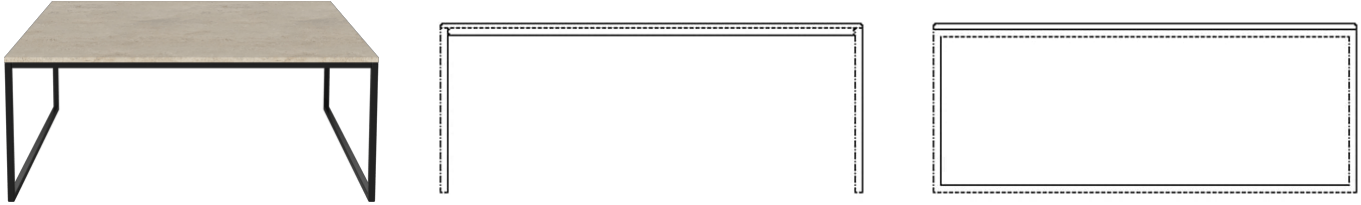

03-060-50

Como Coffee Table 110 x 110 x H32 cm - marble/travertine

Specifications

Made in	Assembly	Height	Length	Width	Tabletop thickness
Denmark	Top to be mounted	32 cm	110 cm	110 cm	2 cm

The parcel's measurements

The parcel's measurements 1: 1.2 m³, 82.5 kg
(D 120.0 cm, W 80.0 cm, H 125.0 cm)

Notice

Please note that this is a natural material and therefore the expression may vary in colour and surface. The material also requires continuous care and maintenance to maintain its beautiful surface and ensure longevity., Please note that the given height is measured without the thickness of the tabletop.