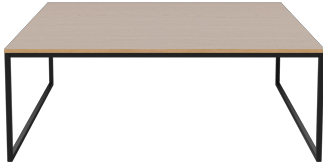

03-060-45

Como Coffee Table 110 x 110 x H42 cm

Height
42 cm

Length
110 cm

Width
110 cm

The parcel's measurements

The parcel's measurements 1: 0.62 m³, 13.0 kg
(D 114.0 cm, W 114.0 cm, H 47.5 cm)

03-060-46

Como Coffee Table 110 x 110 x H42 cm -
Marble/Travertine