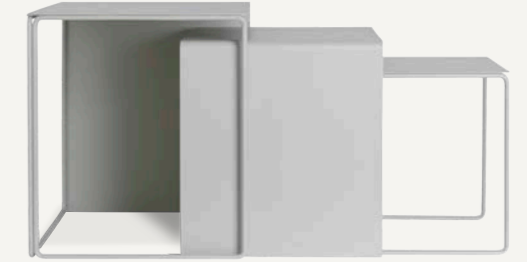

Size: H: 50 x W: 49 x D: 34 cm
H: 19.7 x W: 19.3 x D: 13.4 in

Material: Black stained solid ash wood DKK 3,999
Natural solid ash wood SEK 5,795

Care: Wipe with a damp cloth NOK 5,715

Info: Registred design EUR 545

Material: Painted ash veneer and MDF DKK 4,999

Care: Wipe with a damp cloth SEK 7,245

Info: Removable top. 3 storage rooms inside. NOK 7,139

Registered design EUR 679

Net. weight: 21 kg GBP 645

Packsize: 1 USD 895

3373
Light Grey

3213
Black

CLUSTER TABLES - SET OF 3

Size: H: 45 x W: 55 x D: 40 cm
H: 17.7 x W: 21.7 x D: 15.7 in

Material: Powder coated metal DKK 3,499

Care: Wipe with a damp cloth SEK 5,069

Info: Small: W: 41 x H: 35 x D: 34 cm /
W: 16.1 x H: 13.8 x D: 13.4 in NOK 4,999

Medium: W: 48 x H: 40 x D: 37 cm /
W: 18.9 x H: 15.7 x D: 14.6 in EUR 475

Large: W: 55 x H: 45 x D: 40 cm /
W: 21.7 x H: 17.8 x D: 15.7 in GBP 455

Net. weight: 18.9 kg USD 625

Packsize: 1

100556101
Black

100556693
Cashmere