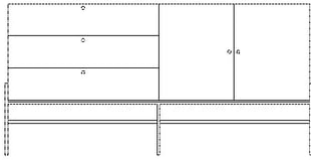

04-141-55

Luxe sideboard

Width
153 cm

Height
75 cm

Depth
45 cm

The parcel's measurements

The parcel's measurements 1: 0.39 m³, 65.0 kg
(D 49.3 cm, W 156.4 cm, H 51.2 cm)
The parcel's measurements 2: 0.23 m³, 8.0 kg
(D 42.0 cm, W 156.0 cm, H 34.5 cm)