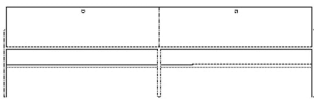

**04-141-70**

Luxe drawer - 2 drawers - Wall mounting

**Width**  
40 cm

**Height**  
30 cm

**Depth**  
40 cm

**The parcel's measurements**

The parcel's measurements 1: 0.08 m<sup>3</sup>, 15.0 kg  
(D 46.0 cm, W 46.0 cm, H 36.0 cm)

**04-141-50**

Luxe drinks cabinet

**Width**  
71 cm

**Height**  
115 cm

**Depth**  
40 cm

**The parcel's measurements**

The parcel's measurements 1: 0.28 m<sup>3</sup>, 29.0 kg  
(D 46.6 cm, W 81.2 cm, H 74.6 cm)  
The parcel's measurements 2: 0.14 m<sup>3</sup>, 6.0 kg  
(D 30.5 cm, W 73.5 cm, H 62.0 cm)

**04-141-30**

Luxe HiFi - Wooden doors

**Width**  
153 cm

**Depth**  
45 cm

**Height**  
44 cm

**Max weight capacity**  
25 Kg

**The parcel's measurements**

The parcel's measurements 1: 0.23 m<sup>3</sup>, 23.5 kg  
(D 53.0 cm, W 160.0 cm, H 27.0 cm)  
The parcel's measurements 2: 0.18 m<sup>3</sup>, 7.2 kg  
(D 34.0 cm, W 156.0 cm, H 34.5 cm)

**04-141-35**

Luxe HiFi - Fabric door

**Width**  
153 cm

**Depth**  
45 cm

**Height**  
44 cm

**Max weight capacity**  
25 Kg

**The parcel's measurements**

The parcel's measurements 1: 0.23 m<sup>3</sup>, 22.5 kg  
(D 53.0 cm, W 160.0 cm, H 27.3 cm)  
The parcel's measurements 2: 0.18 m<sup>3</sup>, 7.2 kg  
(D 34.0 cm, W 156.0 cm, H 34.5 cm)