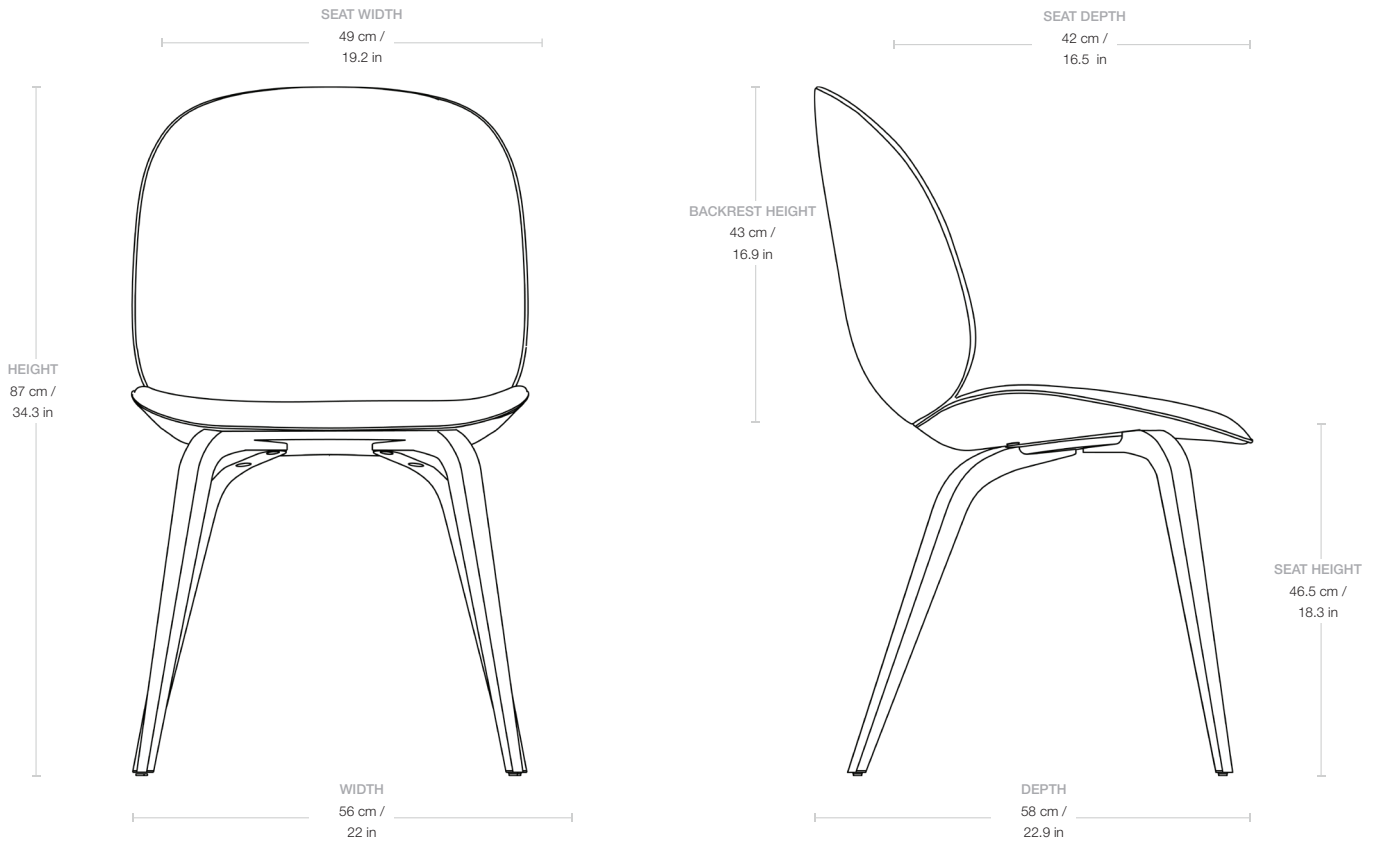


Beetle Dining Chair - Fully Upholstered - Wood base

Designed by GamFratesi - 2013

ITEM NUMBER

10250

DESCRIPTION

The Beetle Dining Chair carries strong references to the design duo GamFratesi's inspirational source; the insect world, more specific the world of beetles. The wide range of upholstery options and different bases make it possible to put your personal touch to the chair and create one of its kind.

Bases are now also available in plastic edition, which gives the Beetle Dining Chair an authentic look that adds warmth to any interior.

Materials & Finishes

BASE FINISH

Black stained beech, Oak, Smoked Oak, American Walnut

MATERIALS

PP, HDPE, Foam, Wood, Fabric or Leather upholstery

Dimensions

HEIGHT	87 cm / 34.4 in
WIDTH	56 cm / 22 in
DEPTH	58 cm / 22.9 in
SEAT WIDTH	49 cm / 19.2 in
SEAT DEPTH	42 cm / 16.5 in
SEAT HEIGHT	46.5 cm / 18.3 in
BACKREST HEIGHT	43 cm / 16.9 in

Weight

TOTAL WEIGHT	7.8 kg / 17lbs
LEGS WEIGHT	1.8 kg / 4 lbs
SHELL WEIGHT	6 kg / 13.2 lbs

Upholstery Consumption

FABRIC

X 140 CM FABRIC WIDTH / X 55 IN FABRIC WIDTH

FULLY UPHOLSTERED, SAME PIPING	110 cm / 43.3 in
FULLY UPHOLSTERED, DIFFERENT PIPING	120 cm / 47.2 in
PIPING	12 cm / 4.7 in
FRONT UPHOLSTERED 1 PCS	63 cm / 24.8 in
FRONT UPHOLSTERED 2+ PCS	60 cm / 23.6 in
SEAT UPHOLSTERED 1 PCS	60 cm / 23.6 in
SEAT UPHOLSTERED 2+ PCS	30 cm / 12 in
BACK SIDE UPHOLSTERY	81 cm / 32 in