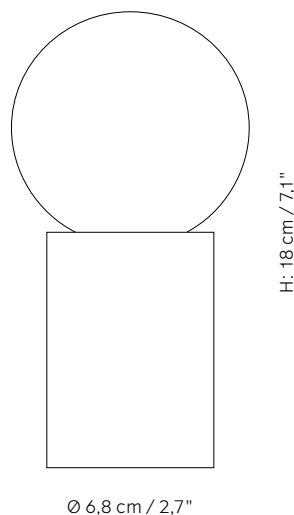

Sand casted brass with a brushed finish

Environment

Indoor

Dimensions (cm / in)

H: 18 cm / 7,1"

Ø: 6,8 cm / 2,7"

Materials

Solid Brass

Cord length / diameter (cm / in)

200 cm / 78,7"

Care Instructions

Use a soft dry cloth to clean. Do not use any cleaners with chemicals or harsh abrasives. Avoid using water.

Socket Occasional Lamp represents part of a study exploring the boundaries between minimalist sculpture and practical everyday objects by Danish design duo Norm Architects.