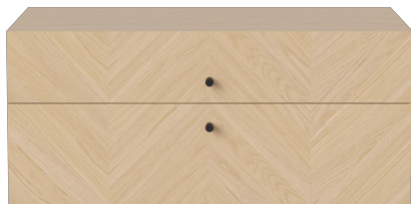

04-141-45

Luxe drawer - 2 drawers - Wall mounting

Specifications

Made in	Assembly	Width	Height	Depth	Max weight capacity
Denmark	Delivered assembled	68 cm	30 cm	40 cm	15 Kg

The parcel's measurements

The parcel's measurements 1: 0.13 m³, 21.0 kg
(D 47.5 cm, W 74.5 cm, H 38.0 cm)

Test and certifications

TSCA Title VI compliant

FSC® C165134

The mark of responsible forestry