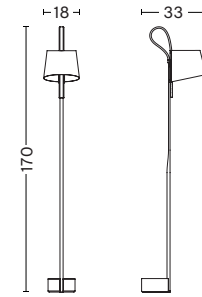

## ROPE TRICK

Rope Trick integrates LED technology within a dynamic new form, challenging the idea of a conventional floor light. An original means of adjustment provides both a downward reading light and a diffused uplighter, both dimmable.

- ROPE TRICK -

- ROPE TRICK -

**MATERIALS**

LAMP BODY / Woven PET, Steel, aluminium, Polypropylene

LAMP SHADE / Polypropylene

LAMP BASE / ABS cover, internal cast iron counter weight

CORD / Silicone, 250 cm

**LIGHT SOURCE**

Integrated LED

Stepless touch dimmer

- ROPE TRICK -

**DIMENSIONS**

W18 x D33 x H170 cm

**COLOUR / SHADE & BASE**

DARK GREY

**COLOURS / ROPE**

YELLOW

BLACK

BEIGE

- ROPE TRICK -

- ROPE TRICK -

Please use below link to download images and different file versions of the Rope Trick