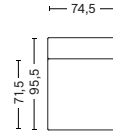

COUNTRY OF ORIGIN

Poland

FABRIC & LEATHER UPHOLSTERY

Please see our Fabric Overview for approved standard fabrics.

[LINK TO OVERVIEW](#)

DIMENSIONS

NARROW MODULE
ART. 1061 RIGHT ARMREST

WIDTH 97 CM | 38.19"
DEPTH 95,5 CM | 37.60"
HEIGHT 67 CM | 26.38"
SEAT HEIGHT 40 CM | 15.75"
SEAT DEPTH 71,5 CM | 28.15"
ARMREST WIDTH 24 CM | 9.45"

NARROW MODULE
ART. 1062 LEFT ARMREST

WIDTH 97 CM | 38.19"
DEPTH 95,5 CM | 37.60"
HEIGHT 67 CM | 26.38"
SEAT HEIGHT 40 CM | 15.75"
SEAT DEPTH 71,5 CM | 28.15"
ARMREST WIDTH 24 CM | 9.45"

NARROW MODULE
ART. 1063 MIDDLE

CORNER MODULE
ART. 1861 RIGHT CORNER

WIDTH 93 CM | 36.61"
DEPTH 93 CM | 36.61"
HEIGHT 67 CM | 26.38"
SEAT HEIGHT 40 CM | 15.75"
SEAT DEPTH 69 CM | 27.17"
ARMREST WIDTH 24 CM | 9.45"

CORNER MODULE
ART. 1862 LEFT CORNER