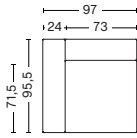

COUNTRY OF ORIGIN

Poland

FABRIC & LEATHER UPHOLSTERY

Please see our Fabric Overview for approved standard fabrics.

[LINK TO OVERVIEW](#)

DIMENSIONS

NARROW MODULE
ART. 1061 RIGHT ARMREST

WIDTH 97 CM | 38.19"
DEPTH 95,5 CM | 37.60"
HEIGHT 67 CM | 26.38"
SEAT HEIGHT 40 CM | 15.75"
SEAT DEPTH 71,5 CM | 28.15"
ARMREST WIDTH 24 CM | 9.45"

NARROW MODULE
ART. 1062 LEFT ARMREST

WIDTH 97 CM | 38.19"
DEPTH 95,5 CM | 37.60"
HEIGHT 67 CM | 26.38"
SEAT HEIGHT 40 CM | 15.75"
SEAT DEPTH 71,5 CM | 28.15"
ARMREST WIDTH 24 CM | 9.45"

NARROW MODULE
ART. 1063 MIDDLE

WIDTH 74,5 CM | 29.33"
DEPTH 95,5 CM | 37.60"
HEIGHT 67 CM | 26.38"
SEAT HEIGHT 40 CM | 15.75"
SEAT DEPTH 71,5 CM | 28.15"

NARROW CHAISE LONGUE MODULE
ART. 8161 RIGHT ARMREST

WIDTH 97 CM | 38.19"
DEPTH 127,5 CM | 50.20"
HEIGHT 67 CM | 26.38"
SEAT HEIGHT 40 CM | 15.75"
SEAT DEPTH 103,5 CM | 40.75"
ARMREST WIDTH 24 CM | 9.45"

CORNER MODULE
ART. 1861 RIGHT CORNER

WIDTH 93 CM | 36.61"
DEPTH 93 CM | 36.61"
HEIGHT 67 CM | 26.38"
SEAT HEIGHT 40 CM | 15.75"
SEAT DEPTH 69 CM | 27.17"
ARMREST WIDTH 24 CM | 9.45"

CORNER MODULE
ART. 1862 LEFT CORNER