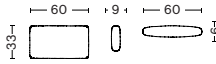

WIDTH 79 CM | 31.10"
DEPTH 79 CM | 31.10"
HEIGHT 40 CM | 15.75"

OTTOMAN S
ART. 02

WIDTH 79 CM | 31.10"
DEPTH 96 CM | 37.80"
HEIGHT 40 CM | 15.75"

CUSHION
ART. 09

WIDTH 55 CM | 21.65"
DEPTH 9 CM | 3.54"
HEIGHT 48 CM | 18.90"

CUSHION
ART. 10

WIDTH 60 CM | 23.62"
DEPTH 9 CM | 3.54"
HEIGHT 33 CM | 13"

MAGS OVERVIEW

Please see our Mags overview including suggested combinations.

[LINK TO OVERVIEW](#)

SUSTAINABILITY

HAY focuses on developing long-lasting products that minimise our environmental impact. We optimise the use of sustainable materials such as recycled materials, FSC-certified wood and water-based lacquer, with a growing number of eco-certified products. We have strict regulatory requirements, and the majority of our products are tested to comply with international standards for strength, durability and safety.