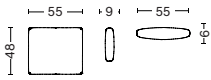

LOUNGE MODULE
ART. 9302 LEFT BACKREST

WIDTH 132,5 CM | 52.17"
DEPTH 95,5 CM | 37.60"
HEIGHT 67 CM | 26.38"
SEAT HEIGHT 40 CM | 15.75"
SEAT DEPTH 71,5 CM | 28.15"
BACKREST WIDTH 24 CM | 9.45"

OTTOMAN XS
ART. 01

WIDTH 79 CM | 31.10"
DEPTH 79 CM | 31.10"
HEIGHT 40 CM | 15.75"

OTTOMAN S
ART. 02

WIDTH 79 CM | 31.10"
DEPTH 96 CM | 37.80"
HEIGHT 40 CM | 15.75"

CUSHION
ART. 09

WIDTH 55 CM | 21.65"
DEPTH 9 CM | 3.54"
HEIGHT 48 CM | 18.90"