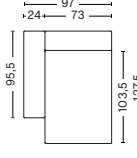

COUNTRY OF ORIGIN

Poland

FABRIC & LEATHER UPHOLSTERY

Please see our Fabric Overview for approved standard fabrics.

[LINK TO OVERVIEW](#)

DIMENSIONS

NARROW MODULE
ART. 1061 RIGHT ARMREST

WIDTH 97 CM | 38.19"
DEPTH 95,5 CM | 37.60"
HEIGHT 67 CM | 26.38"
SEAT HEIGHT 40 CM | 15.75"
SEAT DEPTH 71,5 CM | 28.15"
ARMREST WIDTH 24 CM | 9.45"

NARROW MODULE
ART. 1062 LEFT ARMREST

WIDTH 97 CM | 38.19"
DEPTH 95,5 CM | 37.60"
HEIGHT 67 CM | 26.38"
SEAT HEIGHT 40 CM | 15.75"
SEAT DEPTH 71,5 CM | 28.15"
ARMREST WIDTH 24 CM | 9.45"

NARROW MODULE
ART. 1063 MIDDLE

WIDTH 74,5 CM | 29.33"
DEPTH 95,5 CM | 37.60"
HEIGHT 67 CM | 26.38"
SEAT HEIGHT 40 CM | 15.75"
SEAT DEPTH 71,5 CM | 28.15"

NARROW CHAISE LONGUE MODULE
ART. 8161 RIGHT ARMREST

WIDTH 97 CM | 38.19"
DEPTH 127,5 CM | 50.20"
HEIGHT 67 CM | 26.38"
SEAT HEIGHT 40 CM | 15.75"
SEAT DEPTH 103,5 CM | 40.75"
ARMREST WIDTH 24 CM | 9.45"

CORNER MODULE
ART. 1861 RIGHT CORNER

WIDTH 93 CM | 36.61"
DEPTH 93 CM | 36.61"
HEIGHT 67 CM | 26.38"
SEAT HEIGHT 40 CM | 15.75"
SEAT DEPTH 69 CM | 27.17"
ARMREST WIDTH 24 CM | 9.45"

CORNER MODULE
ART. 1862 LEFT CORNER