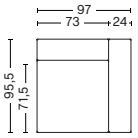

COUNTRY OF ORIGIN

Poland

FABRIC & LEATHER UPHOLSTERY

Please see our Fabric Overview for approved standard fabrics.

[LINK TO OVERVIEW](#)

DIMENSIONS

NARROW MODULE
ART. 1061 RIGHT ARMREST

WIDTH 97 CM | 38.19"
DEPTH 95,5 CM | 37.60"
HEIGHT 67 CM | 26.38"
SEAT HEIGHT 40 CM | 15.75"
SEAT DEPTH 71,5 CM | 28.15"
ARMREST WIDTH 24 CM | 9.45"

NARROW MODULE
ART. 1062 LEFT ARMREST

WIDTH 97 CM | 38.19"
DEPTH 95,5 CM | 37.60"
HEIGHT 67 CM | 26.38"
SEAT HEIGHT 40 CM | 15.75"
SEAT DEPTH 71,5 CM | 28.15"
ARMREST WIDTH 24 CM | 9.45"

NARROW MODULE
ART. 1063 MIDDLE

WIDTH 74,5 CM | 29.33"
DEPTH 95,5 CM | 37.60"
HEIGHT 67 CM | 26.38"
SEAT HEIGHT 40 CM | 15.75"
SEAT DEPTH 71,5 CM | 28.15"

NARROW CHAISE LONGUE MODULE
ART. 8161 RIGHT ARMREST

WIDTH 97 CM | 38.19"
DEPTH 127,5 CM | 50.20"
HEIGHT 67 CM | 26.38"
SEAT HEIGHT 40 CM | 15.75"
SEAT DEPTH 103,5 CM | 40.75"
ARMREST WIDTH 24 CM | 9.45"

CORNER MODULE
ART. 1861 RIGHT CORNER

WIDTH 93 CM | 36.61"
DEPTH 93 CM | 36.61"
HEIGHT 67 CM | 26.38"
SEAT HEIGHT 40 CM | 15.75"
SEAT DEPTH 69 CM | 27.17"
ARMREST WIDTH 24 CM | 9.45"

CORNER MODULE
ART. 1862 LEFT CORNER