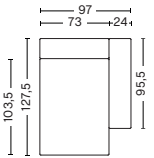

COUNTRY OF ORIGIN

Poland

FABRIC & LEATHER UPHOLSTERY

Please see our Fabric Overview for approved standard fabrics.

[LINK TO OVERVIEW](#)

DIMENSIONS

NARROW MODULE
ART. 1061 RIGHT ARMREST

WIDTH 97 CM | 38.19"
DEPTH 95,5 CM | 37.60"
HEIGHT 67 CM | 26.38"
SEAT HEIGHT 40 CM | 15.75"
SEAT DEPTH 71,5 CM | 28.15"
ARMREST WIDTH 24 CM | 9.45"

NARROW MODULE
ART. 1062 LEFT ARMREST

WIDTH 97 CM | 38.19"
DEPTH 95,5 CM | 37.60"
HEIGHT 67 CM | 26.38"
SEAT HEIGHT 40 CM | 15.75"
SEAT DEPTH 71,5 CM | 28.15"
ARMREST WIDTH 24 CM | 9.45"

NARROW MODULE
ART. 1063 MIDDLE

WIDTH 74,5 CM | 29.33"
DEPTH 95,5 CM | 37.60"
HEIGHT 67 CM | 26.38"
SEAT HEIGHT 40 CM | 15.75"
SEAT DEPTH 71,5 CM | 28.15"

NARROW CHAISE LONGUE MODULE
ART. 8161 RIGHT ARMREST

WIDTH 97 CM | 38.19"
DEPTH 127,5 CM | 50.20"
HEIGHT 67 CM | 26.38"
SEAT HEIGHT 40 CM | 15.75"
SEAT DEPTH 103,5 CM | 40.75"
ARMREST WIDTH 24 CM | 9.45"

CORNER MODULE
ART. 1861 RIGHT CORNER

WIDTH 93 CM | 36.61"
DEPTH 93 CM | 36.61"
HEIGHT 67 CM | 26.38"
SEAT HEIGHT 40 CM | 15.75"
SEAT DEPTH 69 CM | 27.17"
ARMREST WIDTH 24 CM | 9.45"

CORNER MODULE
ART. 1862 LEFT CORNER