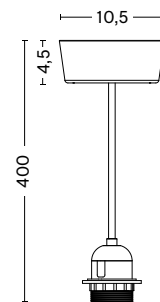

SMALL

DIAMETER / 24 cm / 9.5"

HEIGHT / 17 cm / 6.7"

MEDIUM

DIAMETER / 33,5 cm / 13.2"

HEIGHT / 25 cm / 9.8"

LARGE

DIAMETER / 45 cm / 17.7"

HEIGHT / 35 cm / 13.8"

X-LARGE

DIAMETER / 61,5 cm / 24.2"

HEIGHT / 50 cm / 19.7"

RECOMMENDED LIGHT SOURCE

Please note the bulb is not included.

HAY recommends using the Bonbon Shades with LED bulbs.

SMALL / LED E27 (A15), 5-8W, 500-800lm, 2700-3000k, warm white

DIMENSIONS

/ DIAMETER 10,5 cm / 4.1"

/ CORD LENGTH 400 cm / 159.4"

TECHNICAL SPECIFICATIONS

/ LIGHT SOURCE / LED E27
/ POWER (watts) / MAX 15W
/ DIMMABLE / Yes*
/ POWER SUPPLY / 220-240V AC at 50-60Hz
/ CORD LENGTH / 400 cm
/ SWITCH / No