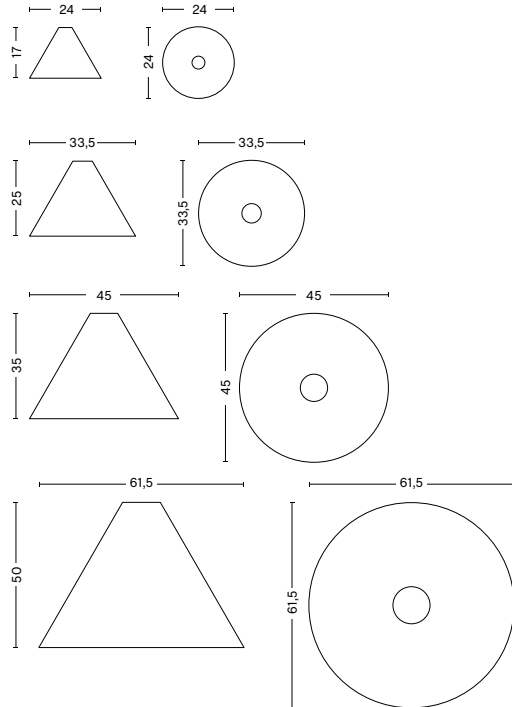

MATERIAL

SHADE / Laminated oak veneer

CORD MOUNT / Clear ABS

COLOUR & FINISH

Available in 1 colour.

/ Natural Oak veneer

DIMENSIONS

SMALL

DIAMETER / 24 cm / 9.5"

HEIGHT / 17 cm / 6.7"

MEDIUM

DIAMETER / 33,5 cm / 13.2"

HEIGHT / 25 cm / 9.8"

LARGE

DIAMETER / 45 cm / 17.7"

HEIGHT / 35 cm / 13.8"

X-LARGE

DIAMETER / 61,5 cm / 24.2"

HEIGHT / 50 cm / 19.7"

RECOMMENDED LIGHT SOURCE

Please note the bulb is not included.

HAY recommends using the Bonbon Shades with LED bulbs.

SMALL / LED E27 (A15), 5-8W, 500-800lm, 2700-3000k, warm white

MEDIUM / LED E27 (A19), 10-13W, 1000-1500lm, 2700k, warm white

LARGE / LED E27 (A19), 10-13W, 1000-1500lm, 2700k, warm white

X-LARGE / LED E27 (A21 or G30), 10-13W, 1000-1500lm, 2700k, warm white